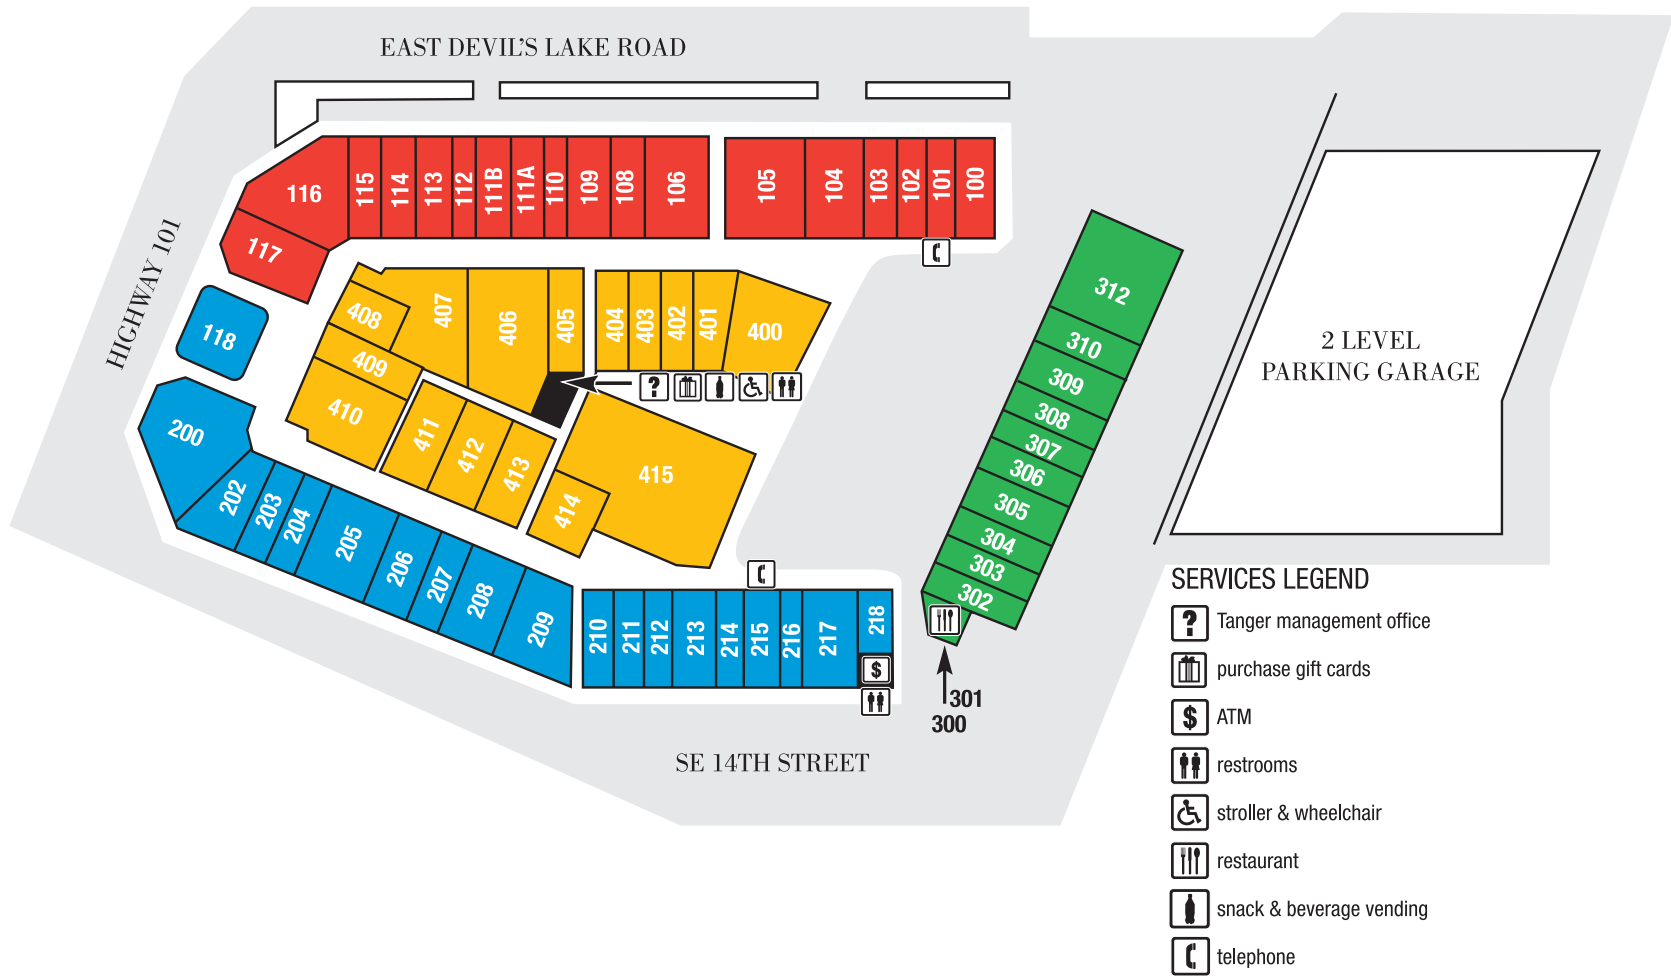

Tanger®Outlets

Lincoln City, OR

www.tangeroutlets.com

1. **SERVICES LEGEND**
2. ? Tanger management office
   - 🛍 purchase gift cards
   - $ ATM
   - ♿ restrooms
   - ♿ stroller & wheelchair
   - 🍴 restaurant
   - 🥤 snack & beverage vending
   - ☎ telephone

Store Name	Suite	Phone
Aeropostale	405	(541) 557-1500
American Eagle Outfitters	209	(541) 557-1860
Bass	400	(541) 996-5013
Beauty Express	408	(541) 994-7449
Big Dogs	206	(541) 996-2884
Book Warehouse	310	(541) 996-5041
Carter's	307	(541) 996-4338
Casual Male XL Outlet	413	(541) 994-3604
Chateau Benoit	302	(541) 996-3981
Children's Place, The	109	(541) 557-9413
Claire's	216	(541) 966-6632
Coach Factory	115	(541) 996-6772
Coldwater Creek Outlet	407	(541) 996-2538
Columbia Sportswear Company	205	(541) 994-7840
Country Clutter	111A	(541) 994-0064
dressbarn	208	(541) 994-4464
dressbarn Woman	102	(541) 996-5003
Easy Spirit Outlet	111B	(541) 996-5020
Eddie Bauer Outlet	312	(541) 994-2220
Factory Brand Shoes	411	(541) 996-2664
Farberware	414	(541) 994-3766
Gap Outlet	200	(541) 994-6061
Harry & David	308	(541) 994-8648
Hollister	116	(541) 557-2056
Jockey	204	(541) 996-4577
Jones New York	305	(541) 994-8624
KB Toy Outlet	202	(541) 996-5037
Kitchen Collection	215	(541) 996-5015
Koret	203	(541) 994-1860
L'eggs Hanes Bali Playtex	117	(541) 996-6393
Lane Bryant Outlet	107	(541) 994-3073
Liz Claiborne Outlet	118	(541) 994-9780
Maidenform Outlet Stores	306	(541) 996-3363
maurices	409	(541) 996-9000
Mikasa	105	(541) 996-5005

Store Name	Suite	Phone
Momiji Express	101	(541) 996-8886
Naturalizer	404	(541) 996-8600
Nautica	214	(541) 994-7377
OshKosh	217	(541) 996-5081
PacSun	403	(541) 994-4253
Pendleton Woolen Mills	104	(541) 994-2496
Perfumania	COMING SOON 211	(541) 996-5034
Pyromania Glass Gallery	303	(541) 994-7093
Quiksilver Factory Stores	114	(541) 996-4345
Reebok Outlet Store	406	(541) 996-4244
Rockport Outlet Store	406	(541) 996-6070
Samsonite Company Stores	110	(541) 996-5050
Shutterbug, The	304	(541) 994-3004
Snack City / Blue Bunny	301	(541) 996-5085
Springmaid-Wamsutta Factory Stores	410	(541) 557-1516
Stride Rite	108	(541) 994-5186
Sunglass Hut	103	(541) 994-3195
Sweet Delights	300	(541) 996-5023
Tools & More	207	(541) 996-9515
Totes/Sunglass World/Isotoner	210	(541) 996-6262
Tree of Life Christian Outlet	309	(541) 557-1700
Van Heusen	401	(541) 996-5009
Vitamin World	218	(541) 996-9998
Wilson's Leather Outlet	412	(541) 994-4300
Zales The Diamond Store Outlet	402	(541) 994-8375
Zumiez	212	(541) 557-1904